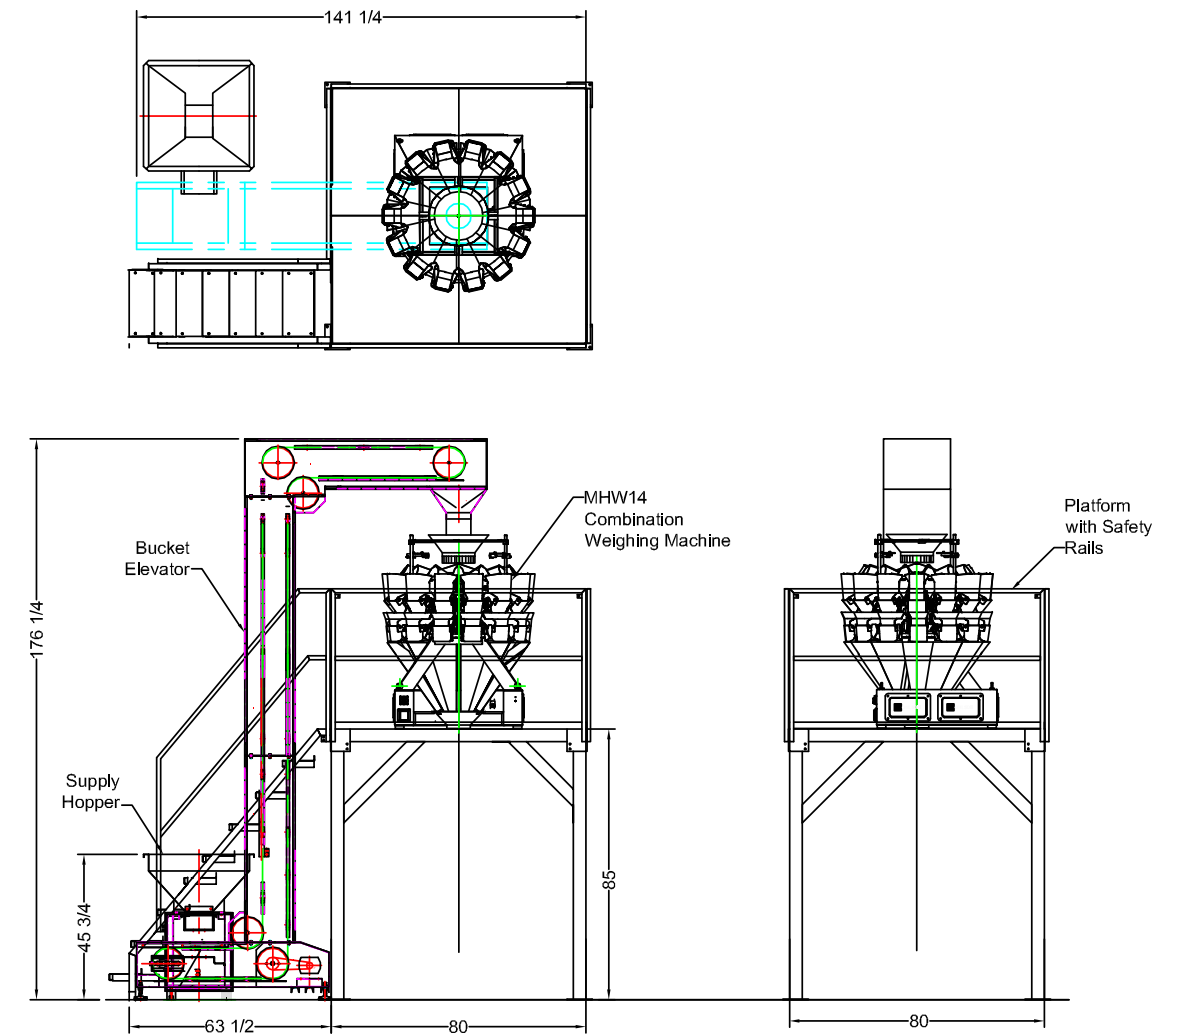

NVENIA
A DURAVANT COMPANY

MULTI-HEAD WEIGHERS AND COUNTERS
MHW Series

MULTI-HEAD WEIGHERS

Includes Models: MHW8, MHW10, MHW14, MHW18, AND MHW24

The Ohlson Brand Stainless Steel Combination scale multihead weighers & counters are perfect for a wide array of high accuracy and high-speed weighing and counting applications.

INDUSTRIES

SAMPLE CONFIGURATION

(MHW14 Depicted with Platform, Supply Hopper and Bucket Elevator)

KEY SPECIFICATIONS

Specs may vary based on specific options and/or additional system requirements

	MHW-CW10	MHW-CW14	MHW-CW-18	MHW-CW24
# of Weigh Scales	10	14	18	24
Weighing Range	10 – 3000g	10 – 3000g	10 – 3000g	10 – 3000g
Load Cell Accuracy	± 0.1 to 1.5g	± 0.1 to 1.5g	± 0.1 to 1.5g	± 0.1 to 1.5g
Max Cycle Speed*	70WPM	130WPM	160 WPM	220 WPM
Weighing Hopper Volume	1.3, 2.5, 5, or 7.5 liters	0.5, 1.3, 2.5, 5, or 7.5 liters	0.8, 1, or 2.5, liters	1.3 liters
Power	10A 220VAC Single Phase @ 60HZ	12A 220VAC Single Phase @ 60HZ	15A 220VAC Single Phase @ 60HZ	15A 220VAC Single Phase @ 60HZ
Dimensions	57" x 43" x 48"	63" x 45" x 57"	63" x 63" x 66.7"	63" x 63" x 64.25"